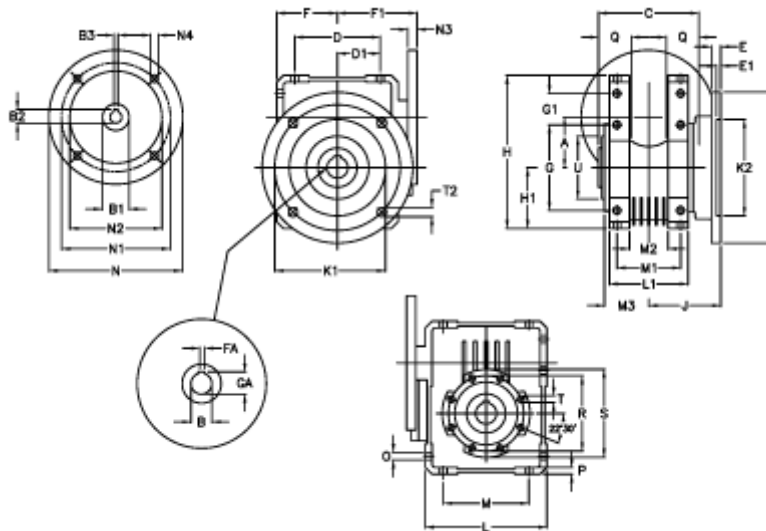

Article number: 392208601554536

Description: Worm Gear with Torque Limiter
W86 L2-UFC-15-P112 B5

Measures

A = 86.90	E = 15	H = 245.5	M = 144	N4 = 12,5	U = 110
B = 35	E1 = 6	H1 = 100.0	M1 = 101	O = 11.5	
B1 E7 = 28	F = 100	J = 110.5	M2 = 57	P = 11	
B2 = 31.3	F1 = 136	K = 210	M3 = 64.5	Q = 45	
B3 H9 = 8	FA = 10	K1 = 176	N = 250	R = 130	
C = 140	G = 144	K2 = 152	N1 = 215	S = 150	
D = 144.0	G1 = 45.5	L = 200	N2 = 180	T = M10x18	
D1 = 72.0	GA = 38.3	L1 = 125	N3 = 13.0	T2 = 12.5	